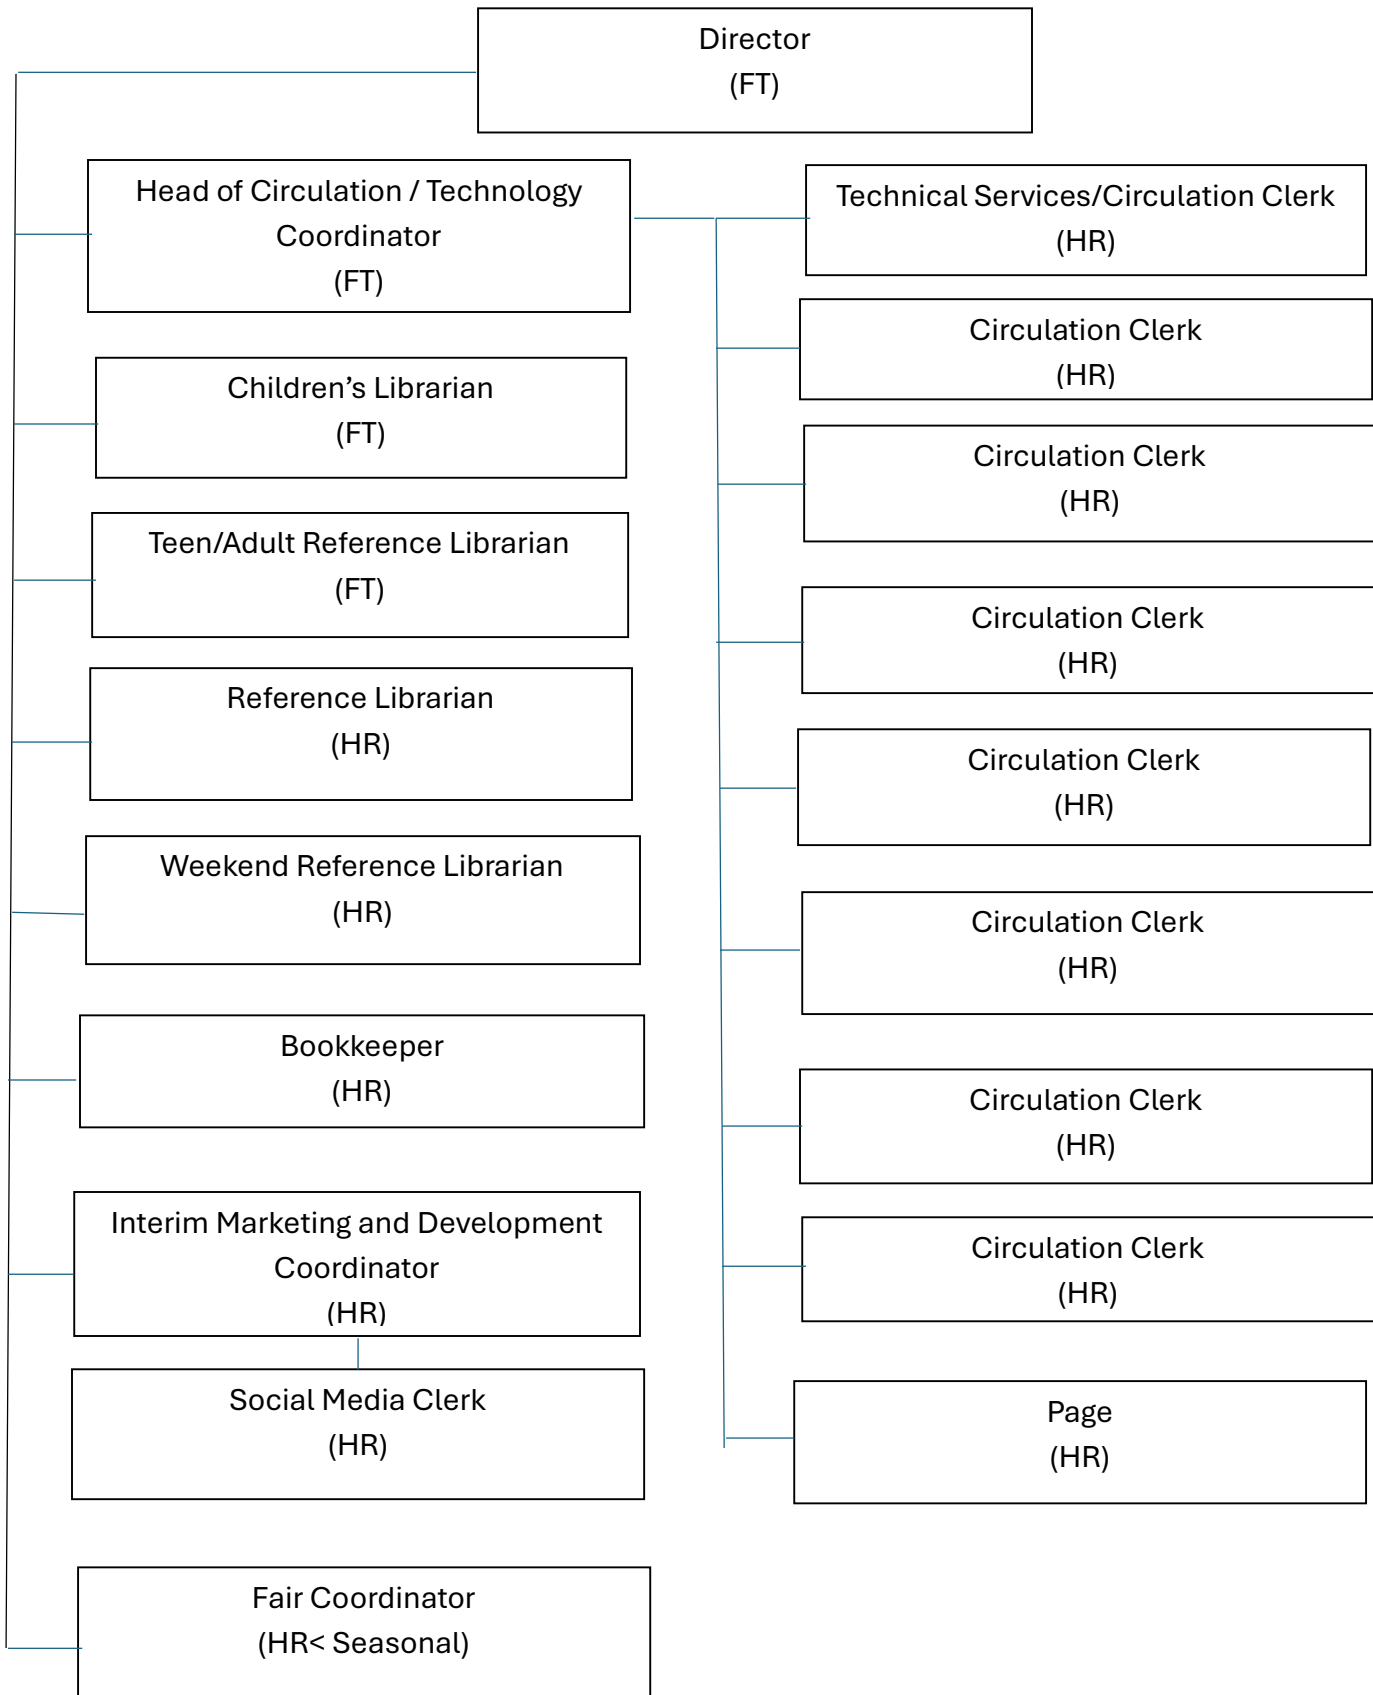

# Lewisboro Library Organizational Chart

Key: FT = Full-time; PT = Part-time; HR = Hourly